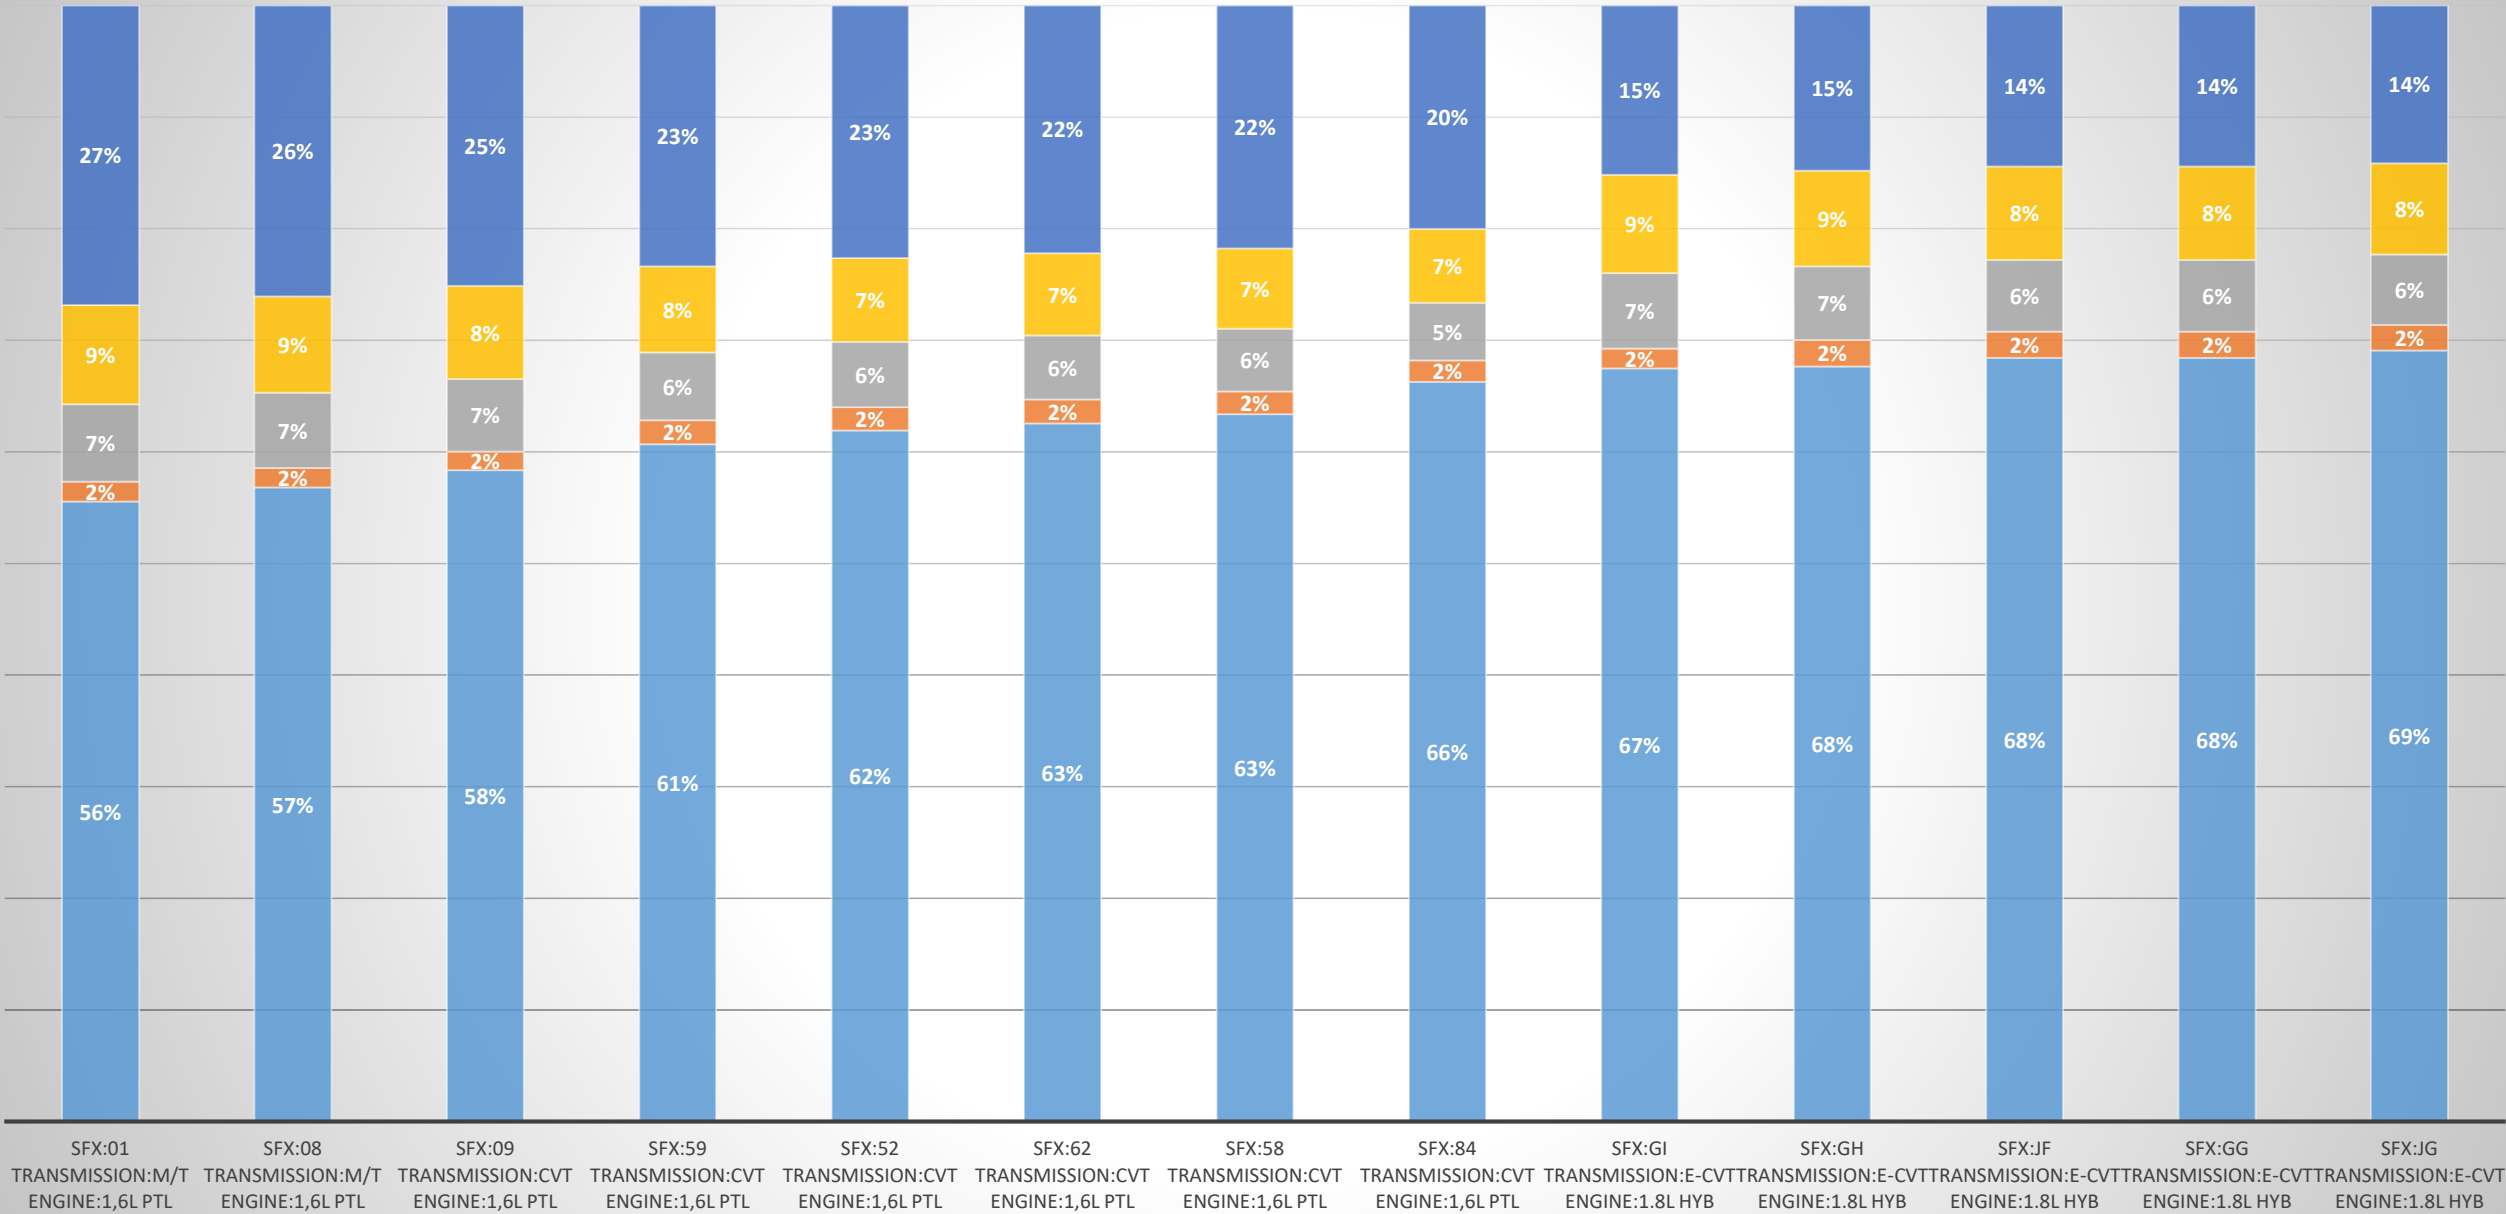

TOYOTA COROLLA

■ Depreciation
 ■ Tire Price
 ■ SMR
 ■ Wear
 ■ Fuel Cost