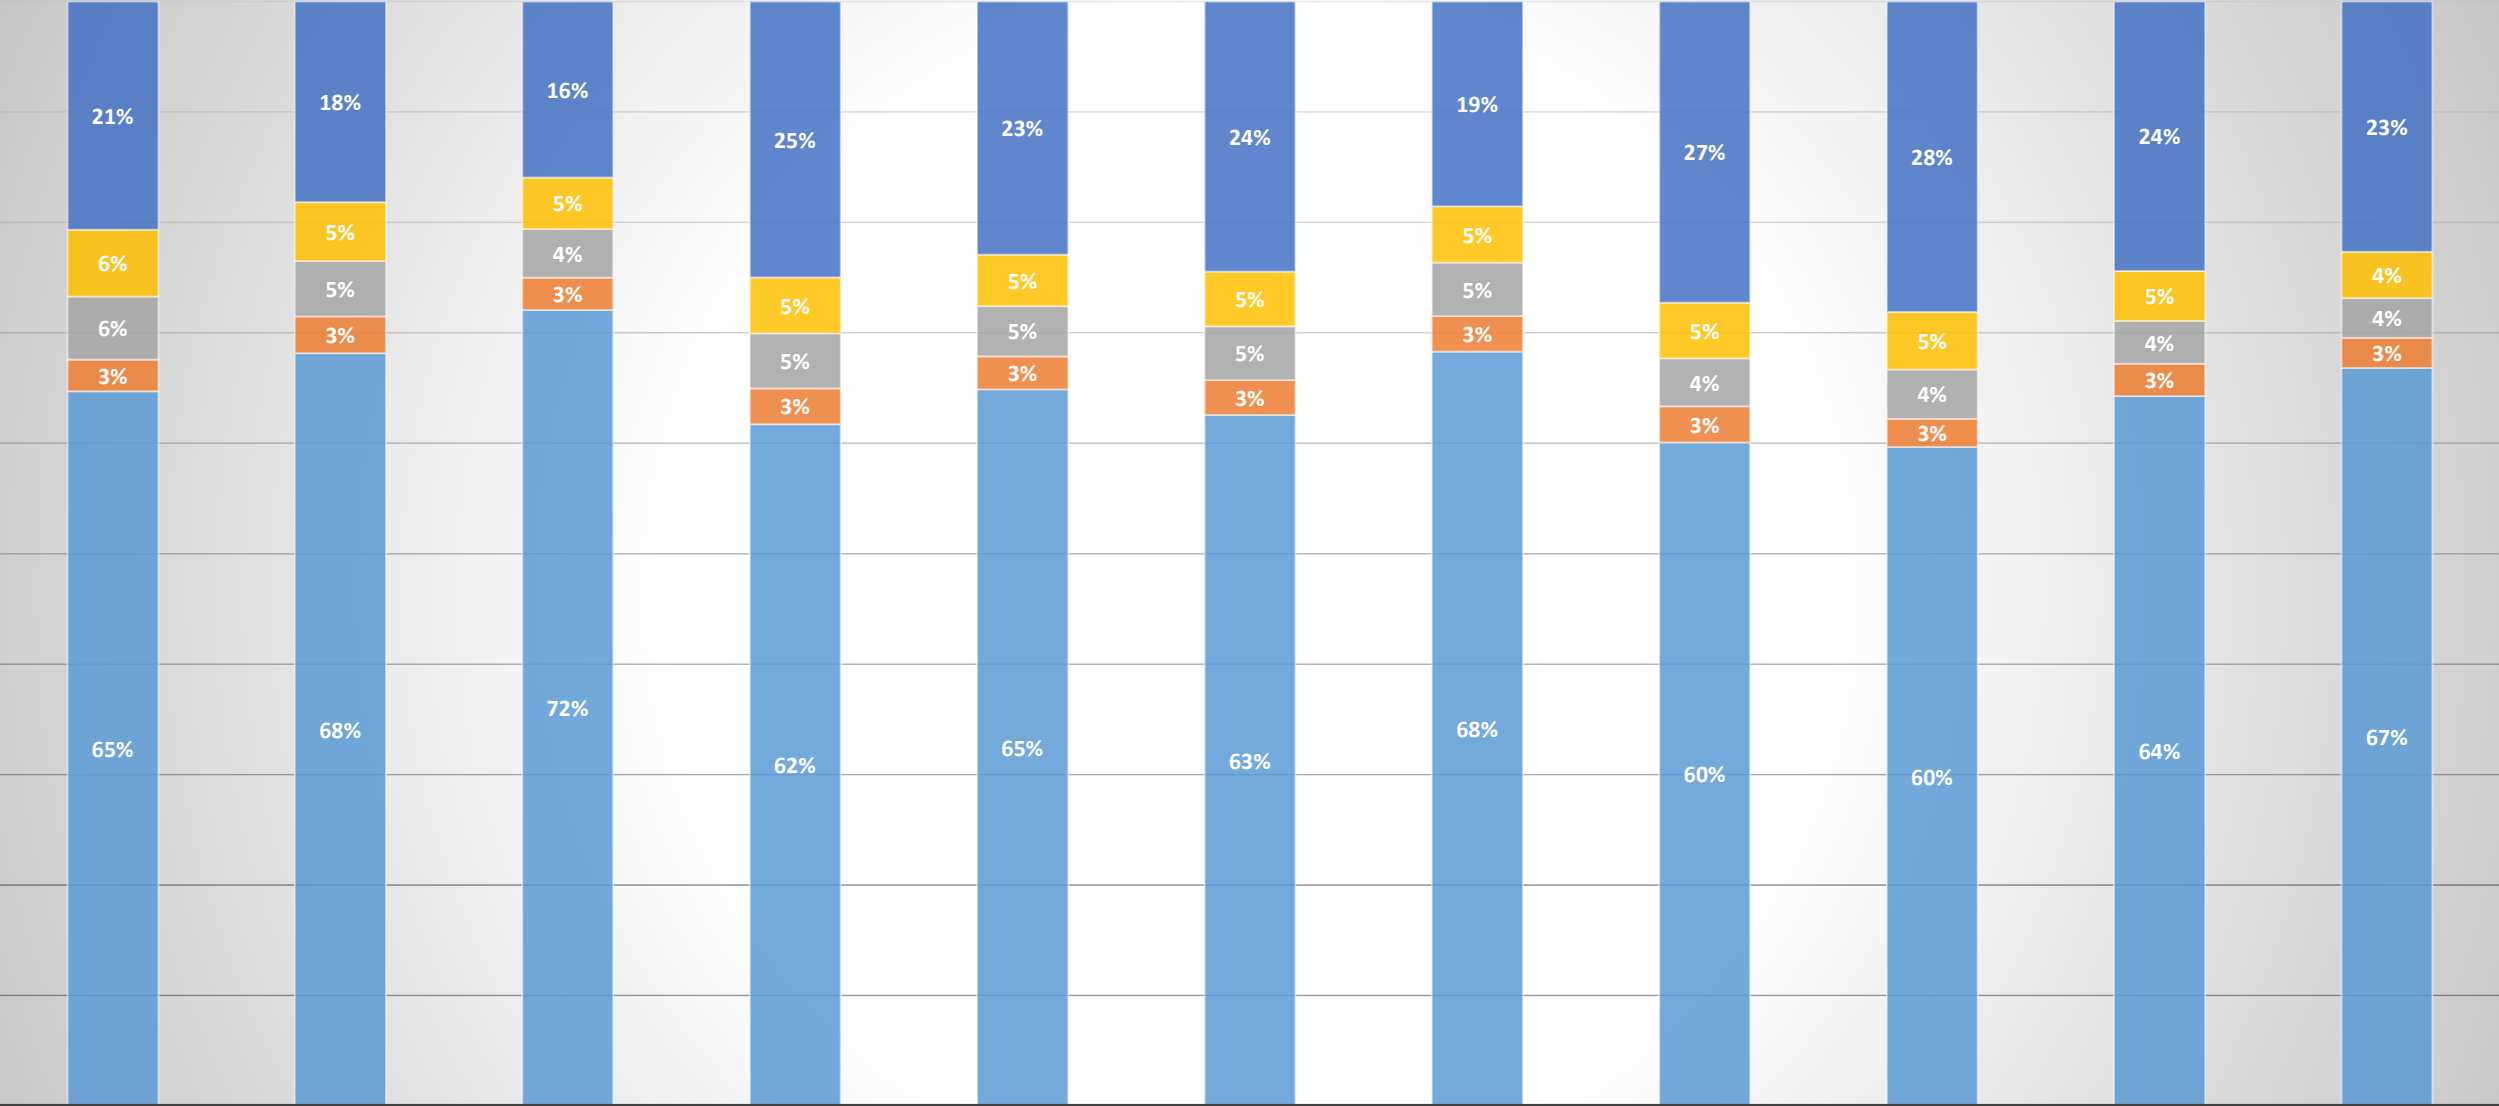

TOYOTA LC PRADO

■ Depreciation
 ■ Tire Price
 ■ SMR
 ■ Wear
 ■ Fuel Cost