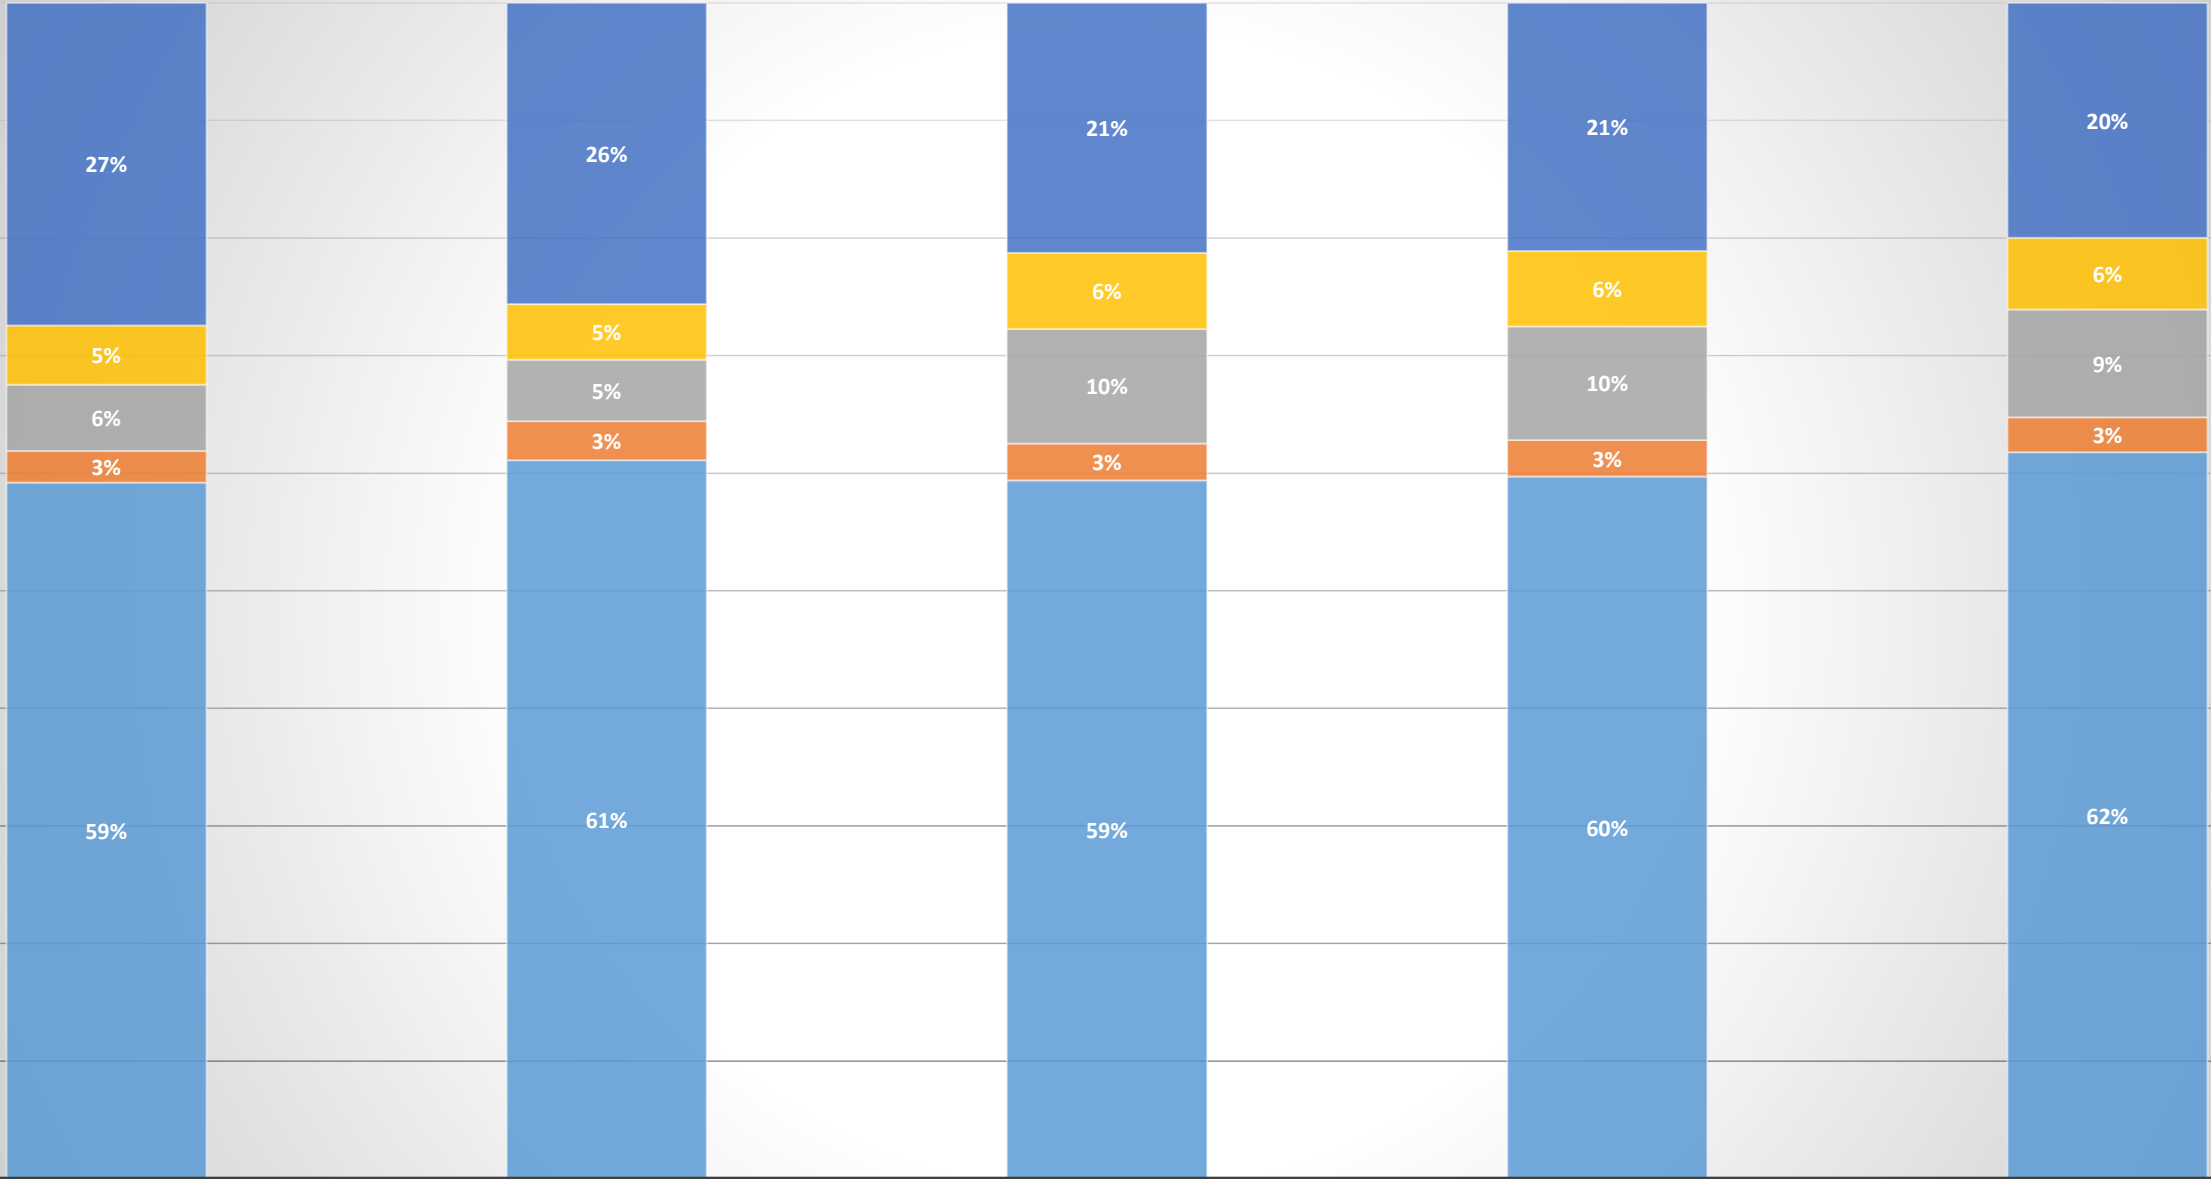

# TOYOTA FORTUNER

SFX:8U TRANSMISSION:A/T ENGINE:2.7 PTL SFX:9U TRANSMISSION:A/T ENGINE:2.7 PTL SFX:TD TRANSMISSION:A/T ENGINE:2.4 DSL SFX:IO TRANSMISSION:A/T ENGINE:2.4 DSL SFX:TE TRANSMISSION:A/T ENGINE:2.4 DSL

■ Depreciation ■ Tire Price ■ SMR ■ Wear ■ Fuel Cost