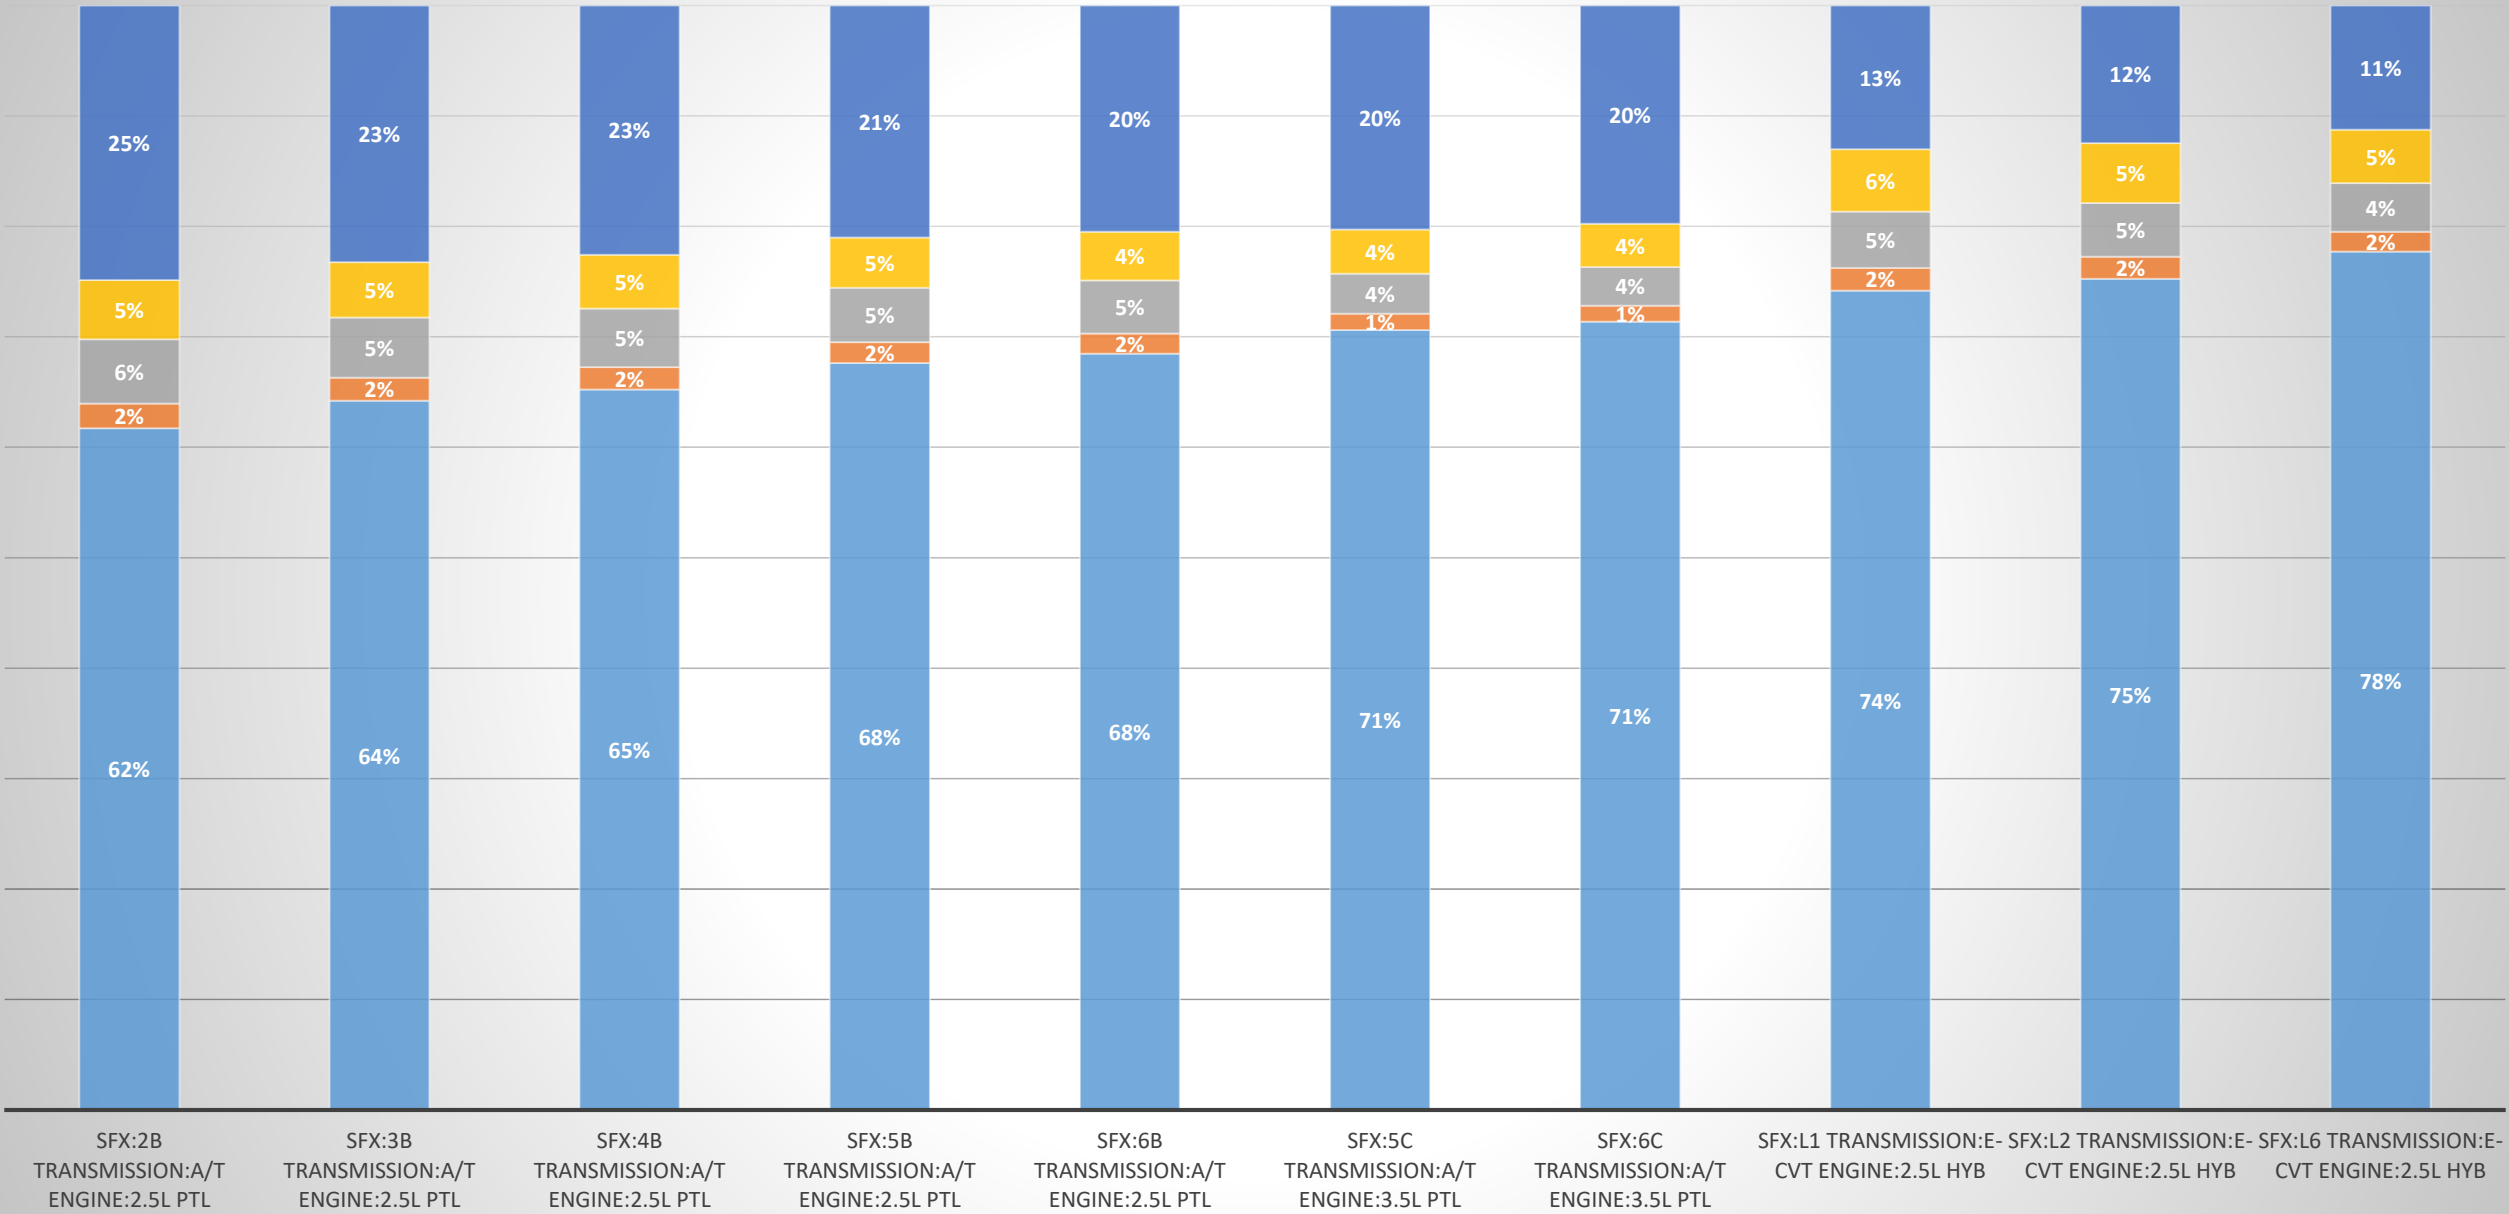

TOYOTA CAMRY

■ Depreciation
 ■ Tire Price
 ■ SMR
 ■ Wear
 ■ Fuel Cost